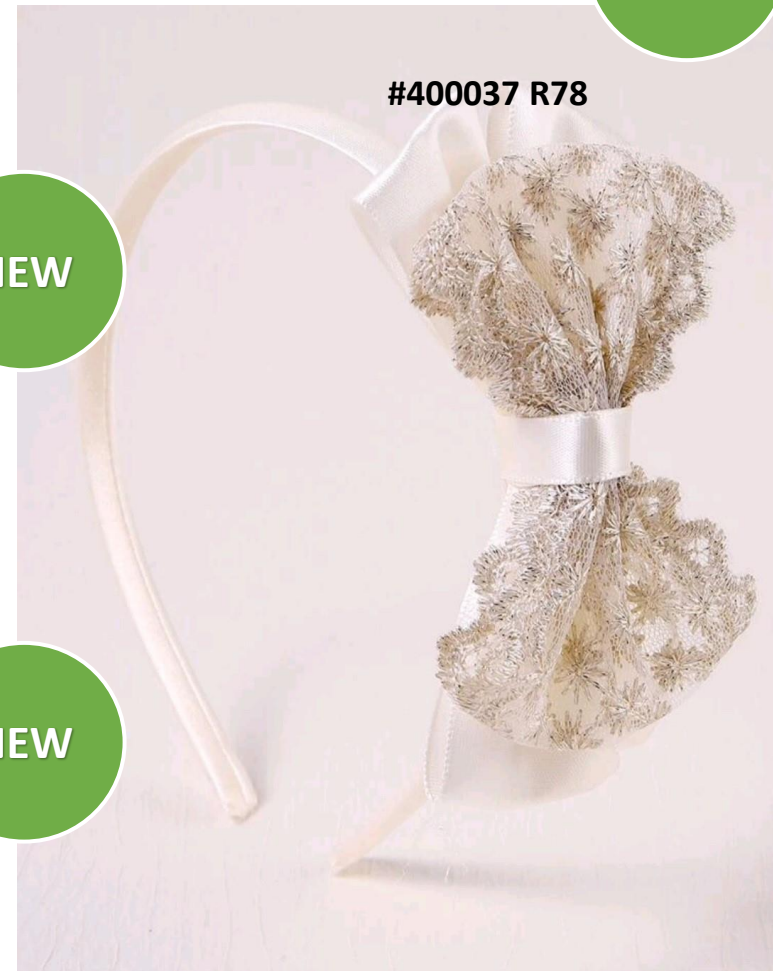

#4000301 R120

#4000215 R95

L:5.11IN(13CM)

L:5.70IN(14.5CM)

#4000310 R80

NEW

#4000264 R200

back